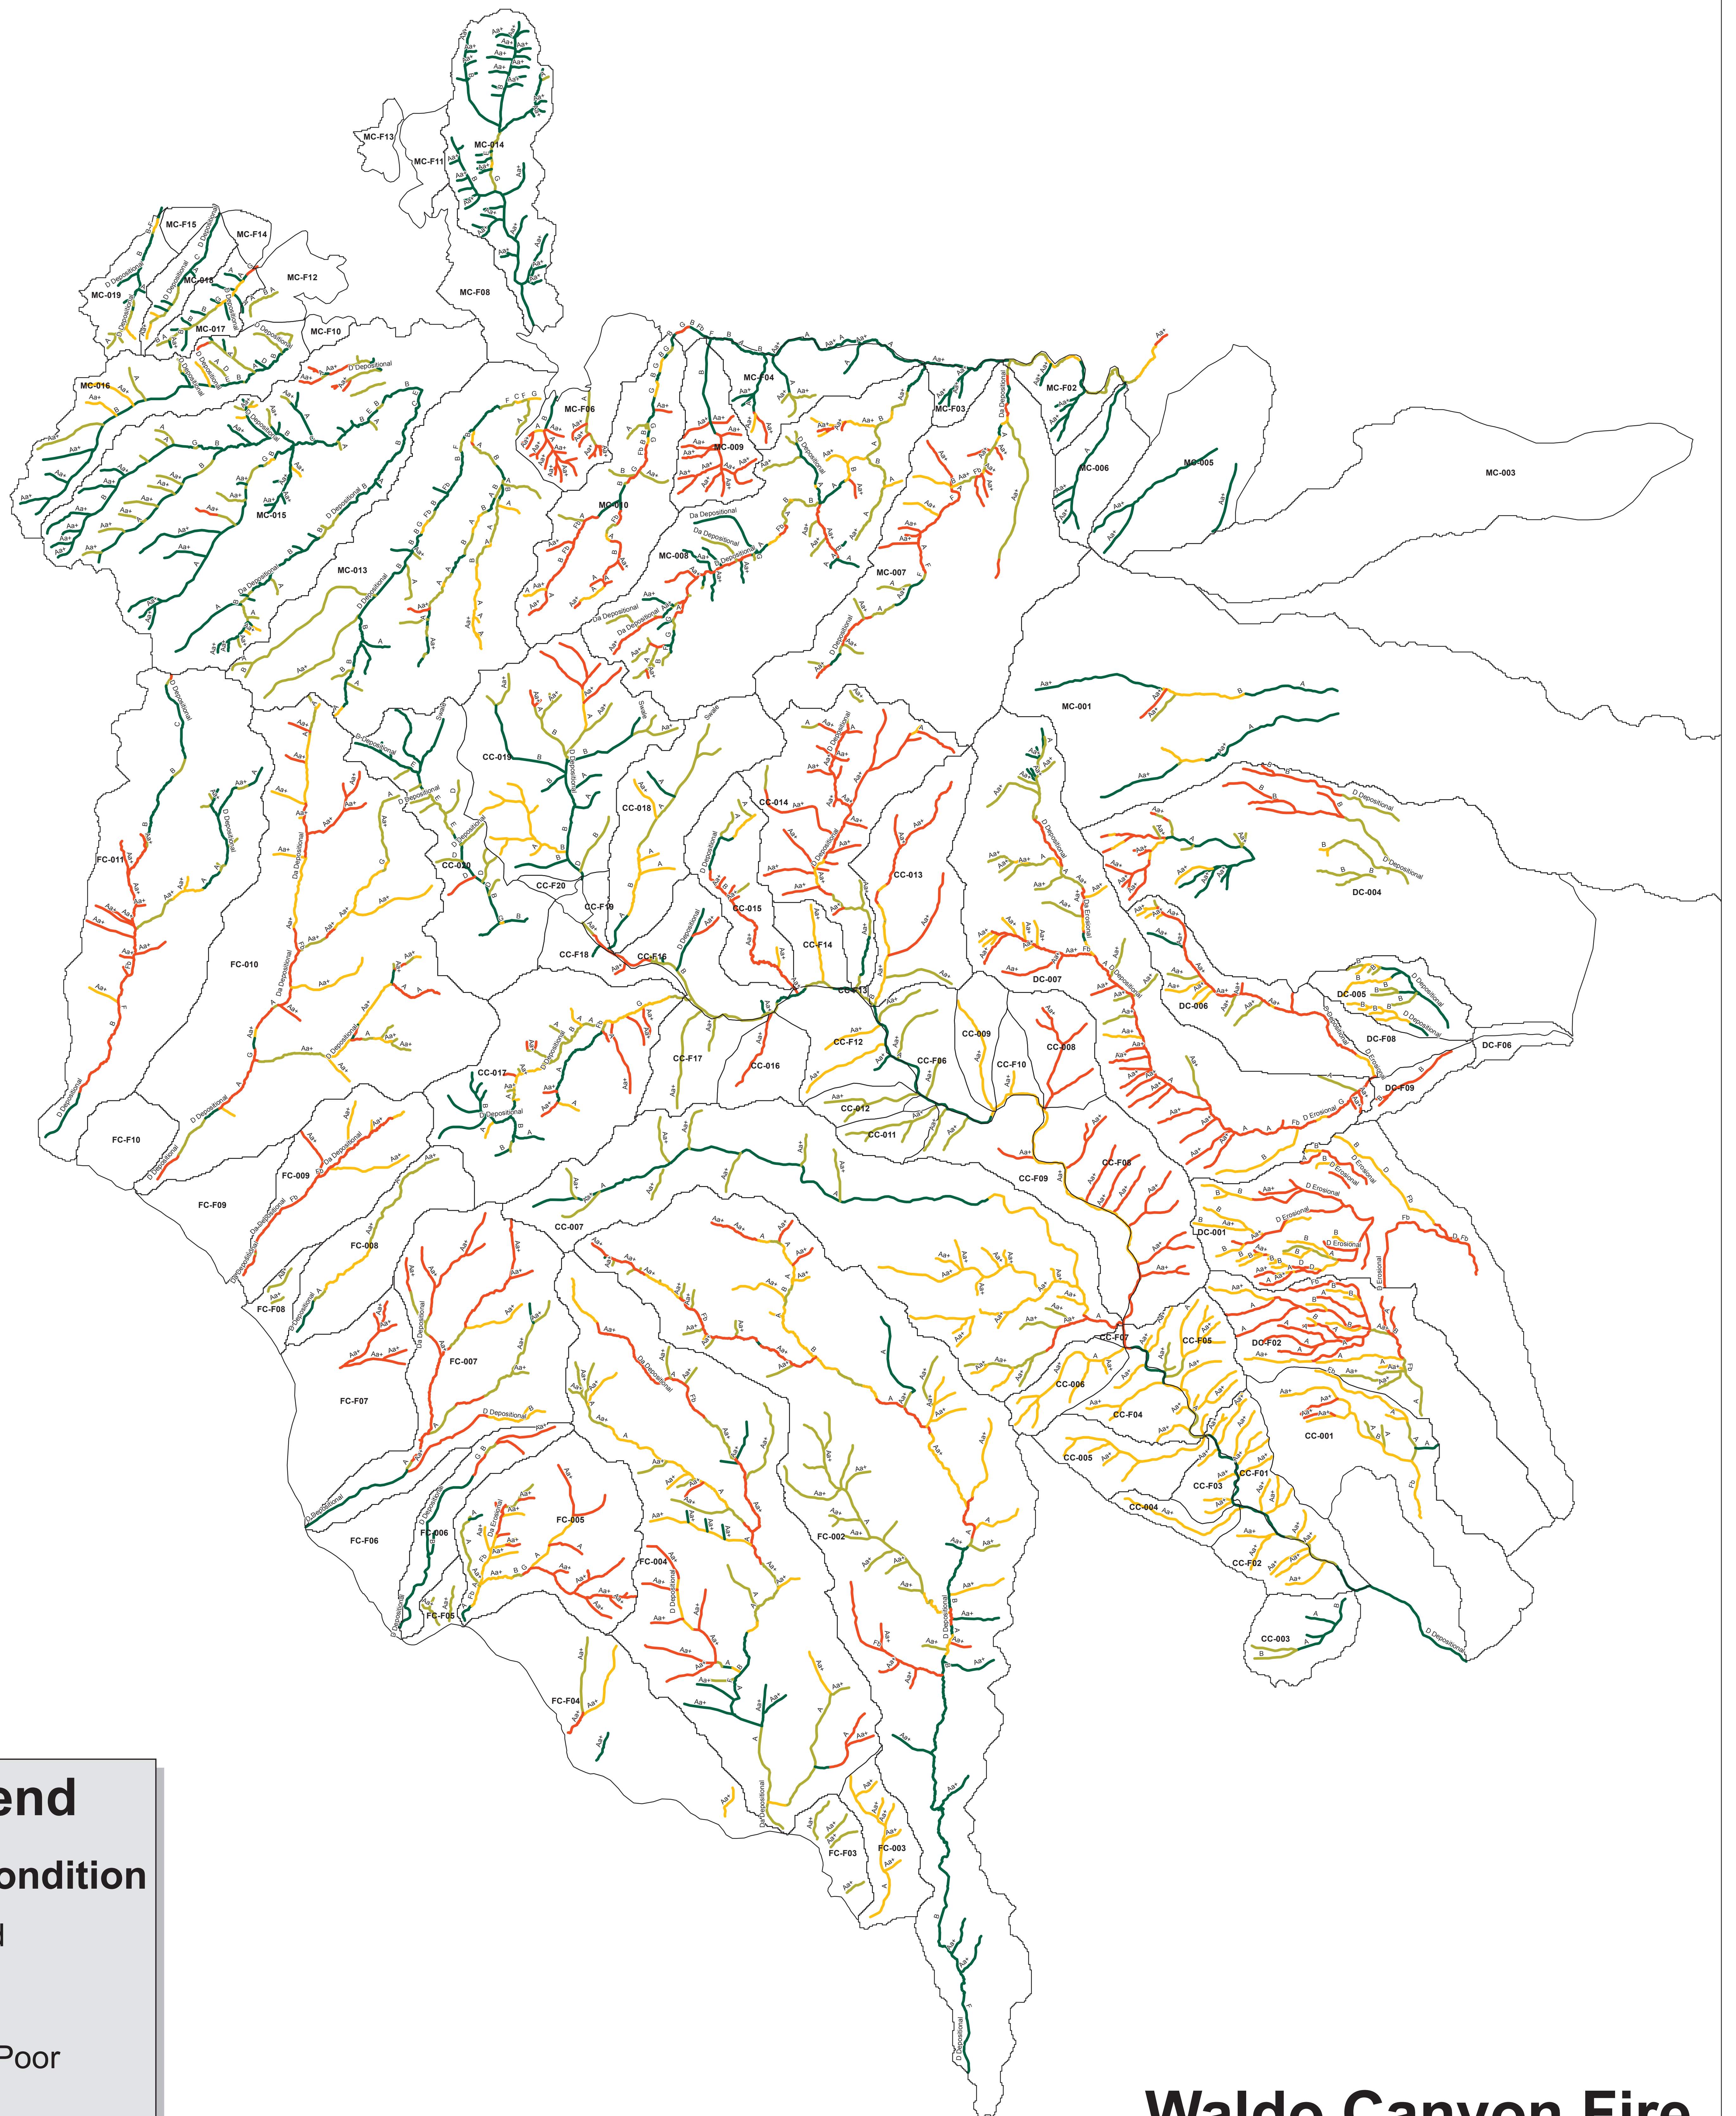

# Stream Type & Condition 2013

**Legend**

**Stream Condition**

- Good
- Fair
- Fair-Poor
- Poor

**Waldo Canyon Fire**

**BMC**  
Blue Mountain Consultants